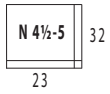

PACK/BAG 250g
KNL/BALL ca. 25g

MEN/M = ca.600g
WOMEN/M = ca.450g
10 YEARS = ca.350g

98% SEIDE/SILK
2% POLYESTER-ELITÉ

25G CA.78M

FEINWASCHMITTEL OHNE WEICHPÜLER VERWENDEN!
USE DETERGENT FOR FINE WASH WITHOUT SOFTENER!